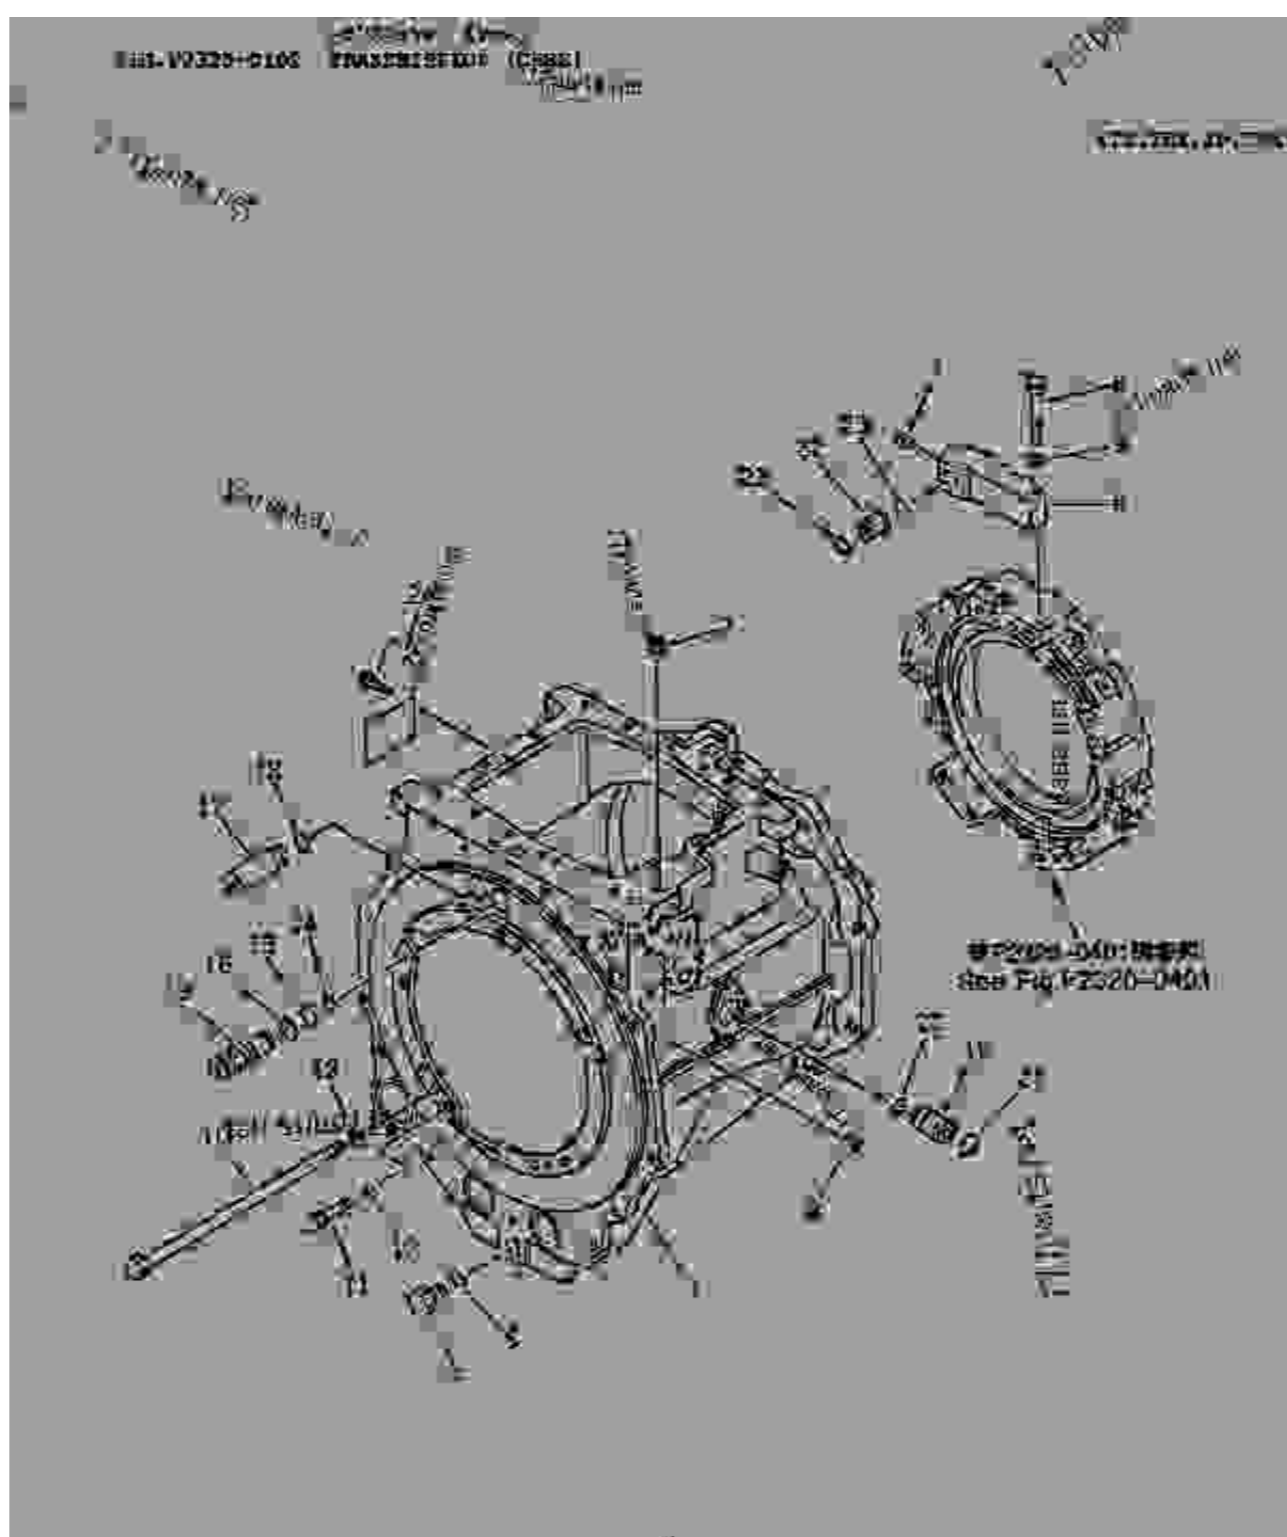

[Shoemaster 1002](#)

[Shoemaster 1002](#)

5145-1184A, STAY. 2474-1002, FILTER:SUCTION ... CR4584/30, SHOE:MASTER 30", 5190-2610A, PLATE; ... CR5660/18, SHOE:MASTER 18". S5110701 .... Shoe Master. 2003-04. 13-05-2011. CTO 8th ... 1002. 75923154. Athreya Ayurveda Bhandar. 2003-04. 13-05-2011. CTO 4th. C. 13-05-2011. Umadevi. 13-05- ...

... long as they don't work in menu mode 1002. 1009 and 1053) or by entering dles while the items still ... Download Shoemaster Software Free.. 07000-03045. 1. 2. valve, pressure. 154-03-11682. 1. 1. tank upper. 175-03-C1111. 1. radiator ass'y. D-type. 175-03-C1002. 1. 30. washer, spring. 01602-21030. Download Shoemaster Qs 10.02. Type: PDF; Date: December 2019; Size: 15.4MB; Author: Christian Lopez. This document was uploaded by user and they .... shoemaster tutorial 6 springing kampre(Ders 6) Видео от пользователя: cevdet kökten. Смотреть это видео ...

## shoemaster review

small1002 1002 reviews. SS Italian, Desserts, Salads: "We also split the Italian ..., you so much for the quality service you provide !!" See all Adrian the Shoe Master reviews .... RW Jun 27, 1968. Nickel Shoe master numbers: NS-1001, NS-1002. Bell numbers: 8438 8439. Images Comments and Reviews Louval 10th Aug 2016: .... 175-03-C1002. 175-03-C1111. 154-03-11682. 07000-03045. 175-03- ... 206. 408 7. 408(408). Fig.408 TRACK SHOE (MASTER PIN TYPE)(STD) ... 09dee69ac8